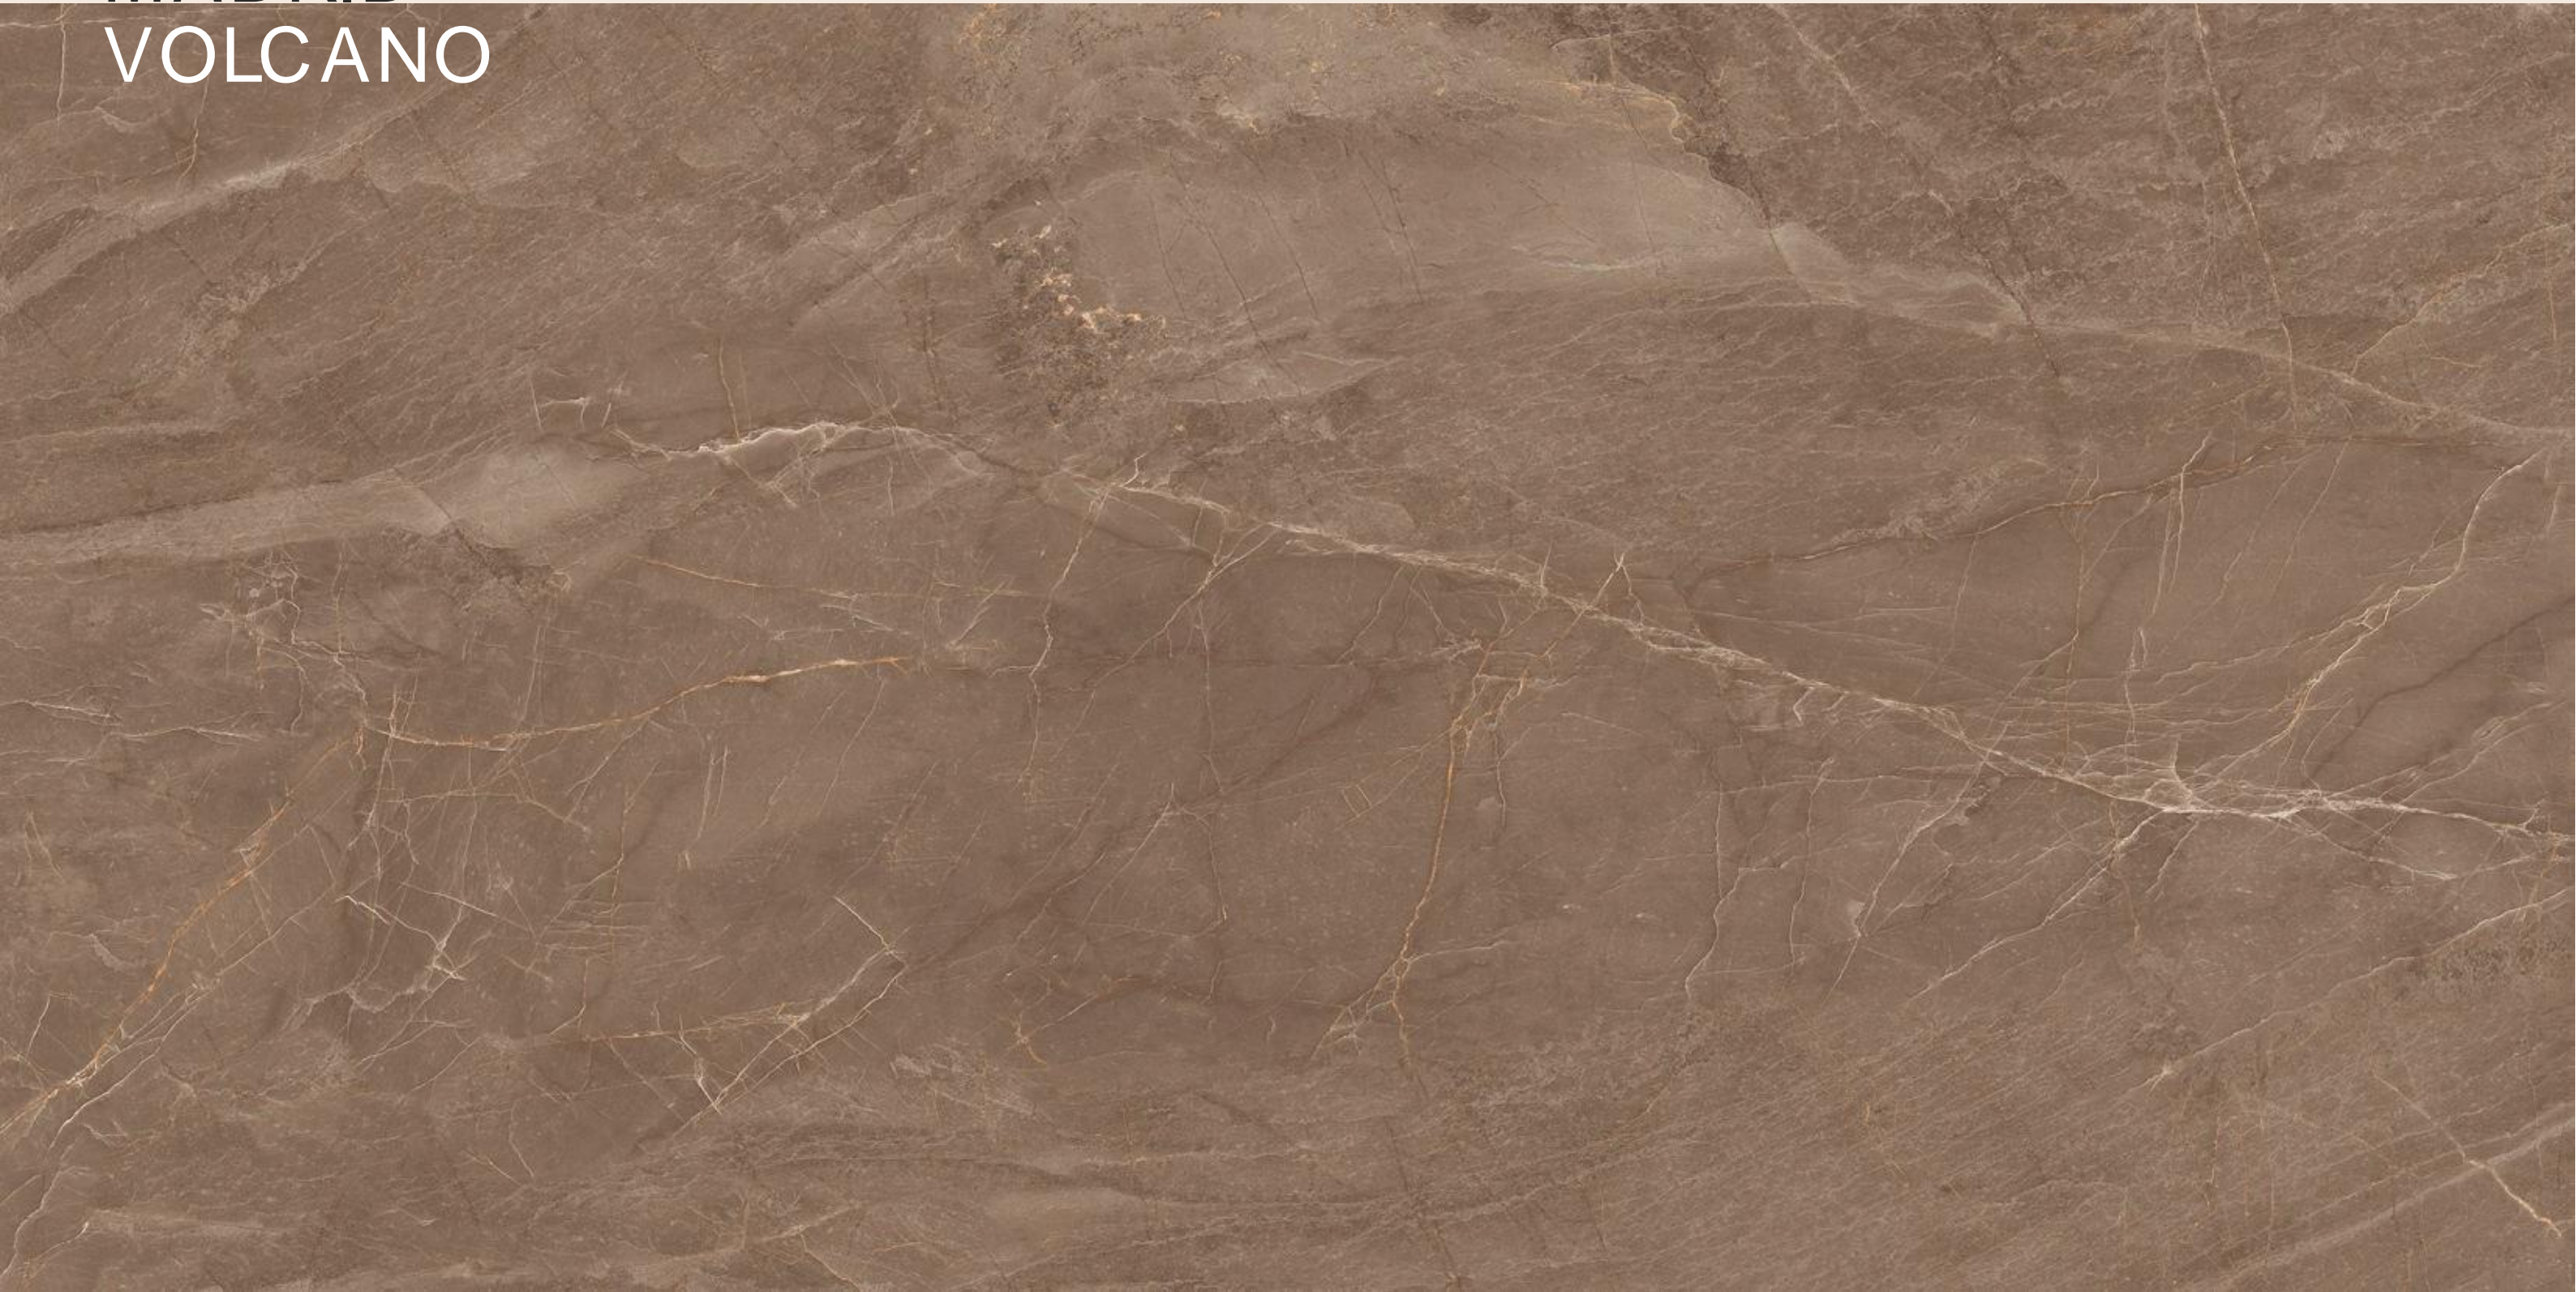

SIZE
600x
1200MM

Series
GLOSSY

Random
04

MADRID GREIGE

MADRID
VOLCANO

MADRID VOLCANO

SIZE
600x
1200MM

Series
GLOSSY