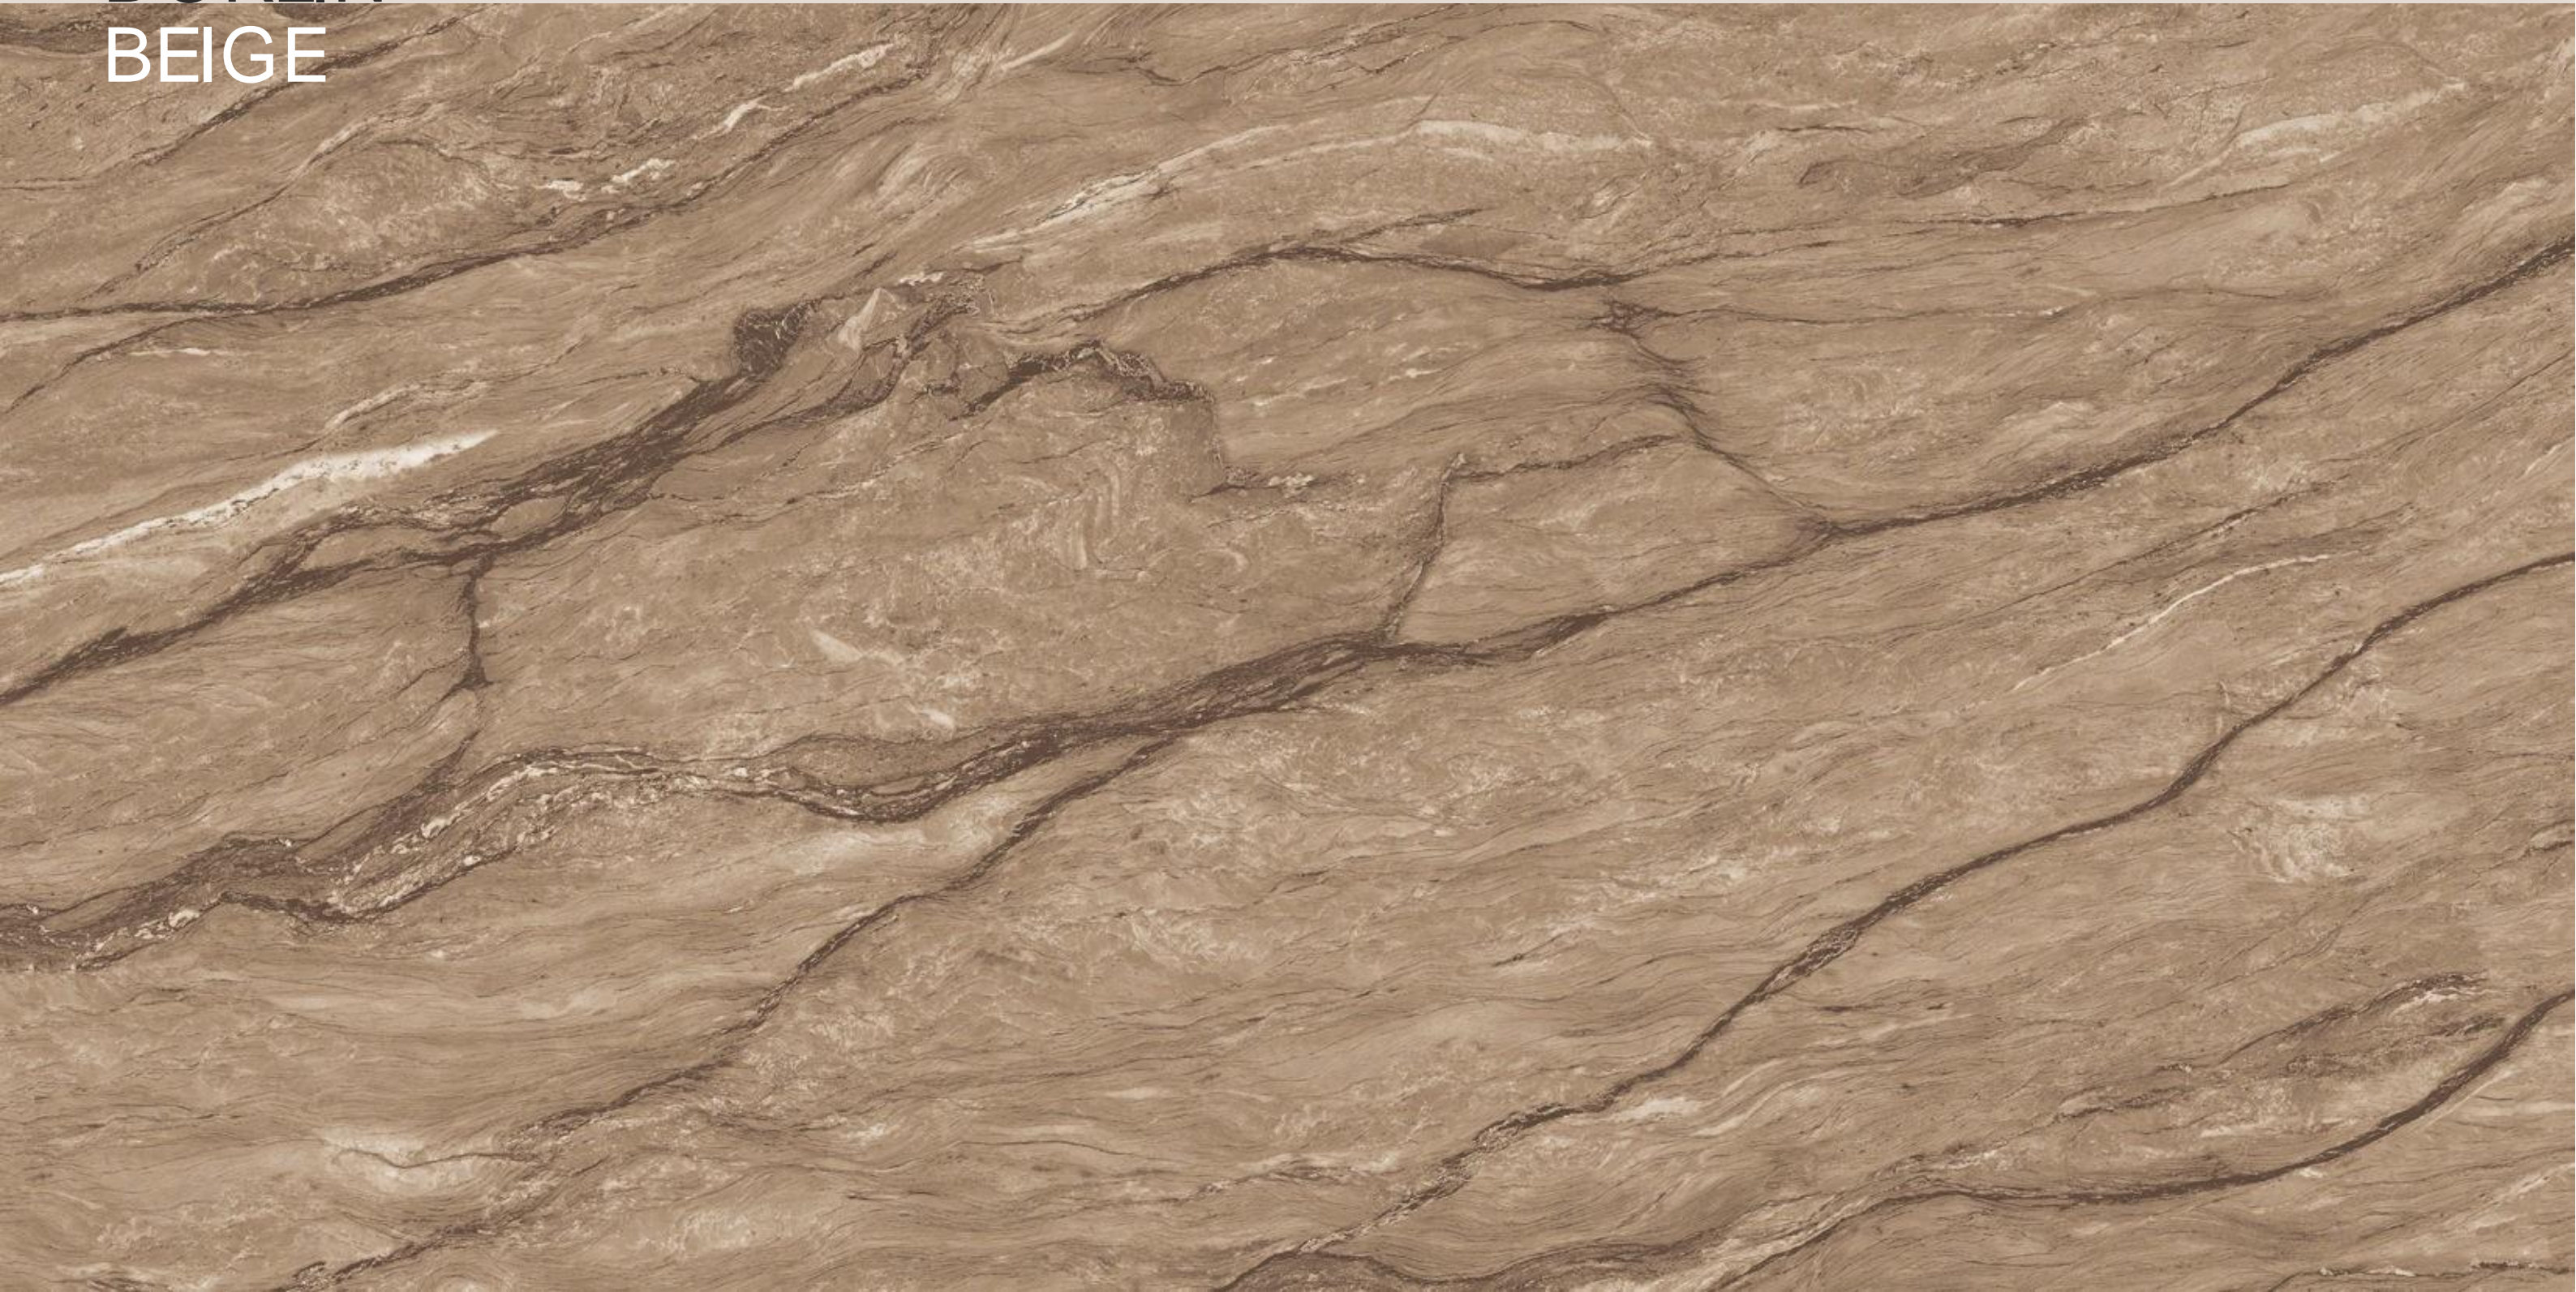

DORLIN
BEIGE